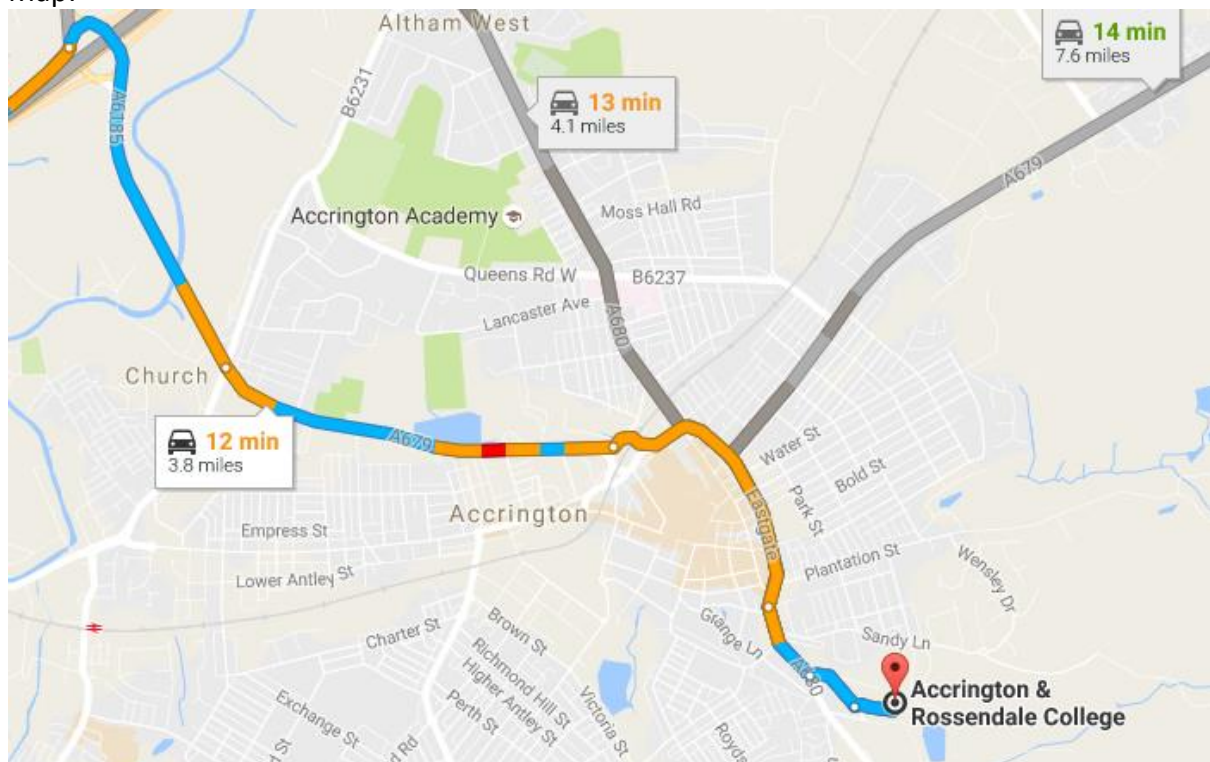

Accrington Stanley FC Academy Venues

Venue: ACCROSS College
Broad Oak Campus
Broad Oak Road
Accrington
BB5 2AW

Surface: 3G

Directions: (From M65) At the roundabout, take exit onto Dunkenhalgh Way/A6185, Continue onto Hyndburn Rd/A679, At the roundabout, take the 3rd exit onto Eastgate/A679, Continue onto Abbey St/A680, Turn left onto Broad Oak Rd, Turn left.

Map:

Please note that parking is limited at ACCROSS College. **All** visitors/parents must park at the bottom of the hill, on the car park, and walk up to the venue. Parking at the top of the hill is reserved for Academy Staff and emergency services only. Please ensure you park in a designated parking space because the venue has a parking attendant on duty. Accrington Stanley Football Club will not be held responsible for any theft, damage or fines obtained whilst on the premises.