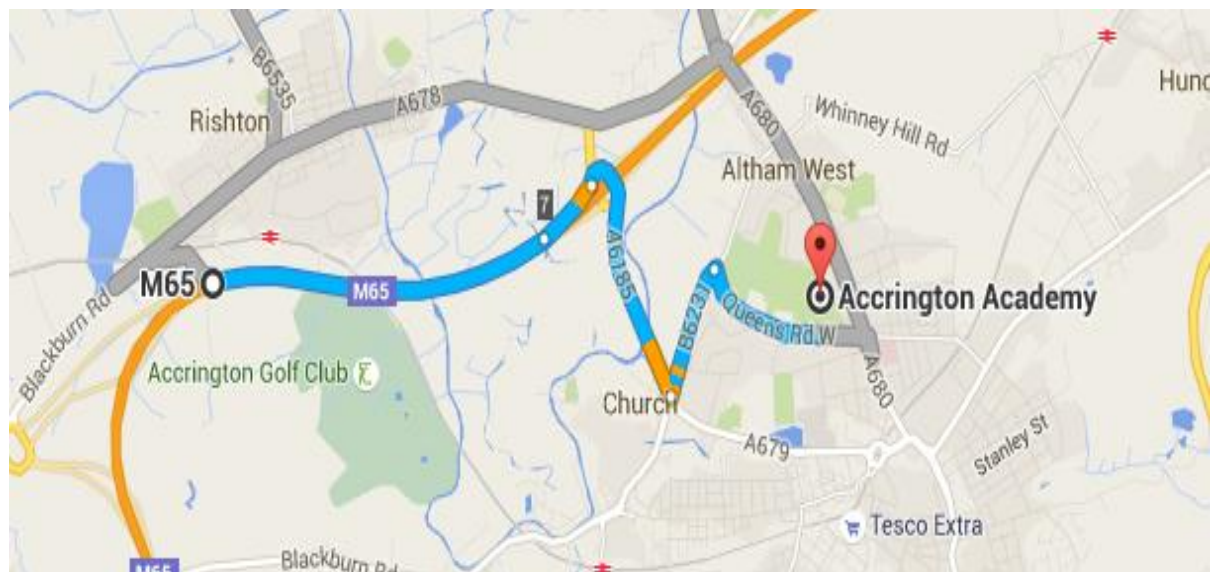

Accrington Stanley FC Academy Venues

Venue: Accrington Academy
Queens Road West
Accrington
BB5 4FF

Surface: 3G and Grass

Directions: (From M65) At junction 7, take the A6185 exit to Accrington/Clitheroe. At the roundabout, take the exit onto Dunkenhalgh Way/A6185. Turn left onto Manor PI/B6231. At the mini roundabout, take the 2nd exit onto Queens Rd West. Turn left into Accrington Academy.

Map:

Please park respectfully in a designated space, ensuring there is access to the pitches for emergency services. Accrington Stanley Football Club will not be held responsible for any theft, damage or fines obtained whilst on the premises.