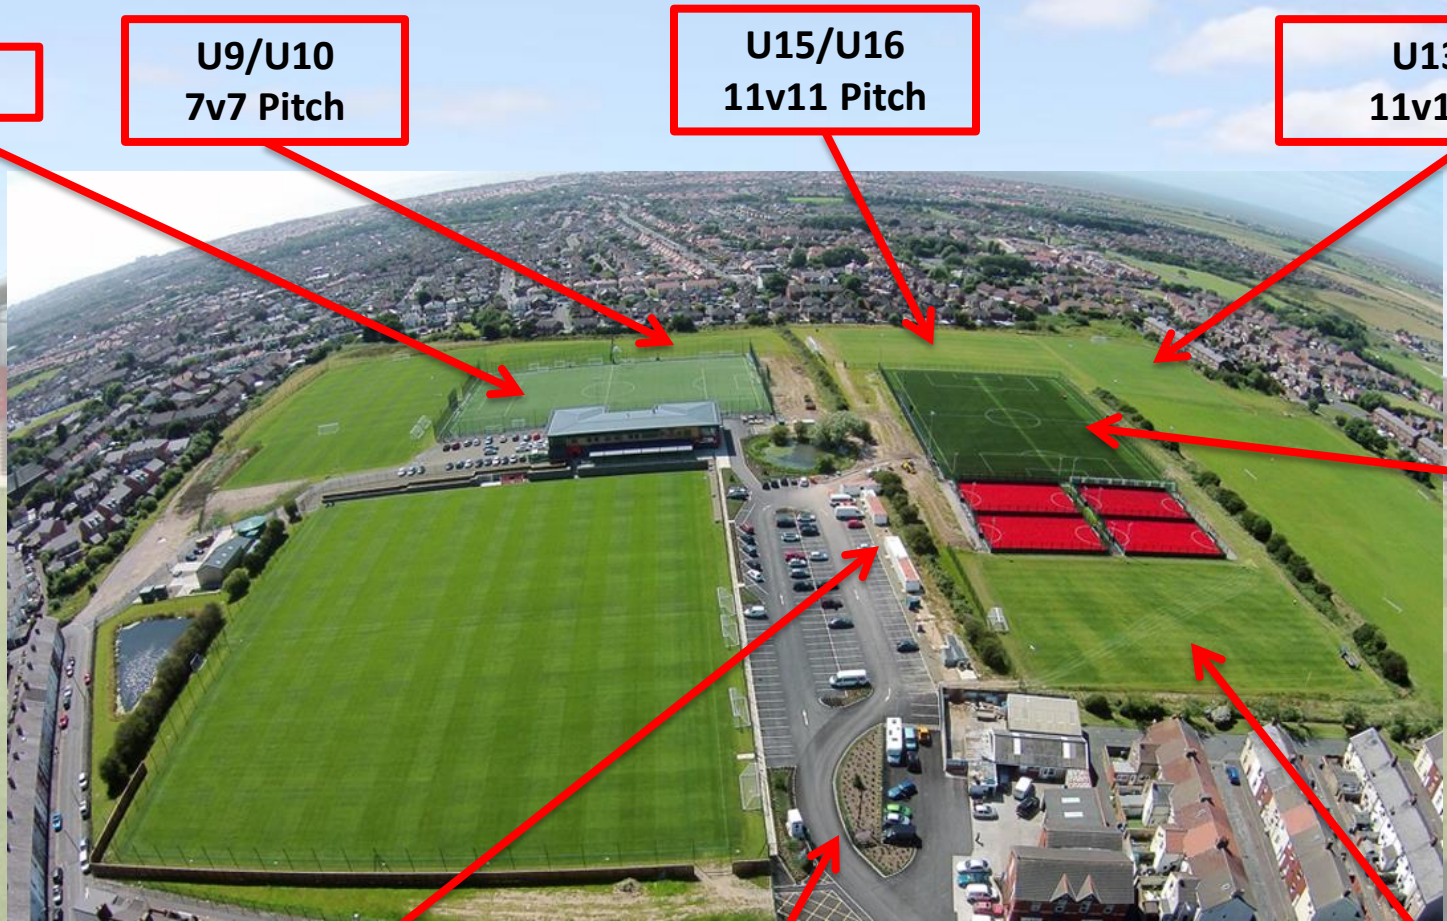

Fleetwood Town FC

Directions

Academy Location:

Poolfoot Farm, Butts Road,
Thornton-Cleveleys, FY5 4HX

(The entrance to the complex is next to BEK Motors, 53 Butts Road)

Pitch Location

4G1

U9/U10
7v7 Pitch

U15/U16
11v11 Pitch

U13/U14
11v11 Pitch

4G2

Changing
Rooms

Entrance

U11/U12
9v9 Pitch