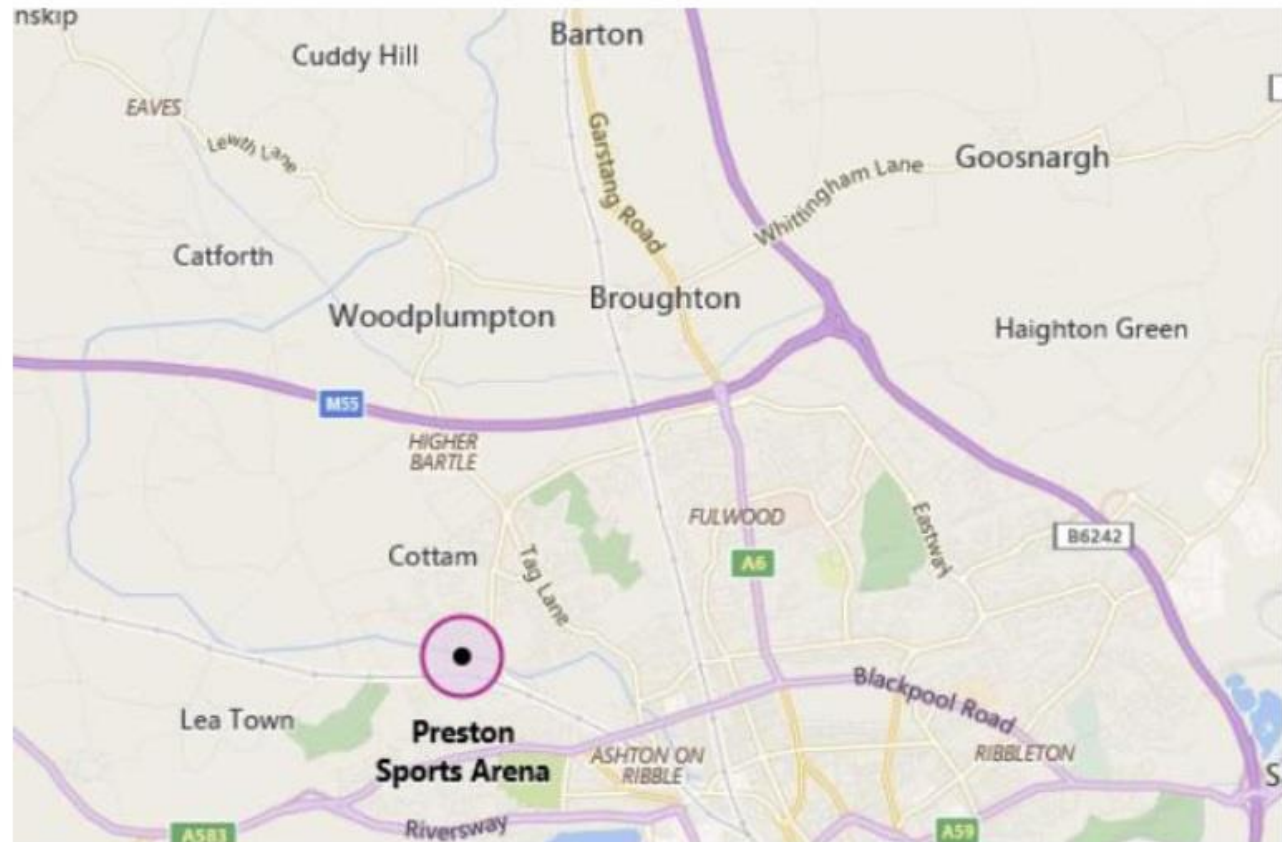

## Preston North End Academy

### Directions

Preston North End Academy  
Uclan Sports Arena  
Tom Benson Way  
Cottam  
Preston  
PR2 1SG

Uclan Reception  
01772 761000

To get to the Uclan Sports Arena use J32 of the M6 and follow the slip road A6 to Preston.

Take immediate left turn signposted Uclan Sports Arena (Preston Sports Arena) also Ingol, Cottam.

The Uclan Sports Arena is then signed all the way along the B6241 and is approximately 2 miles from the M6.